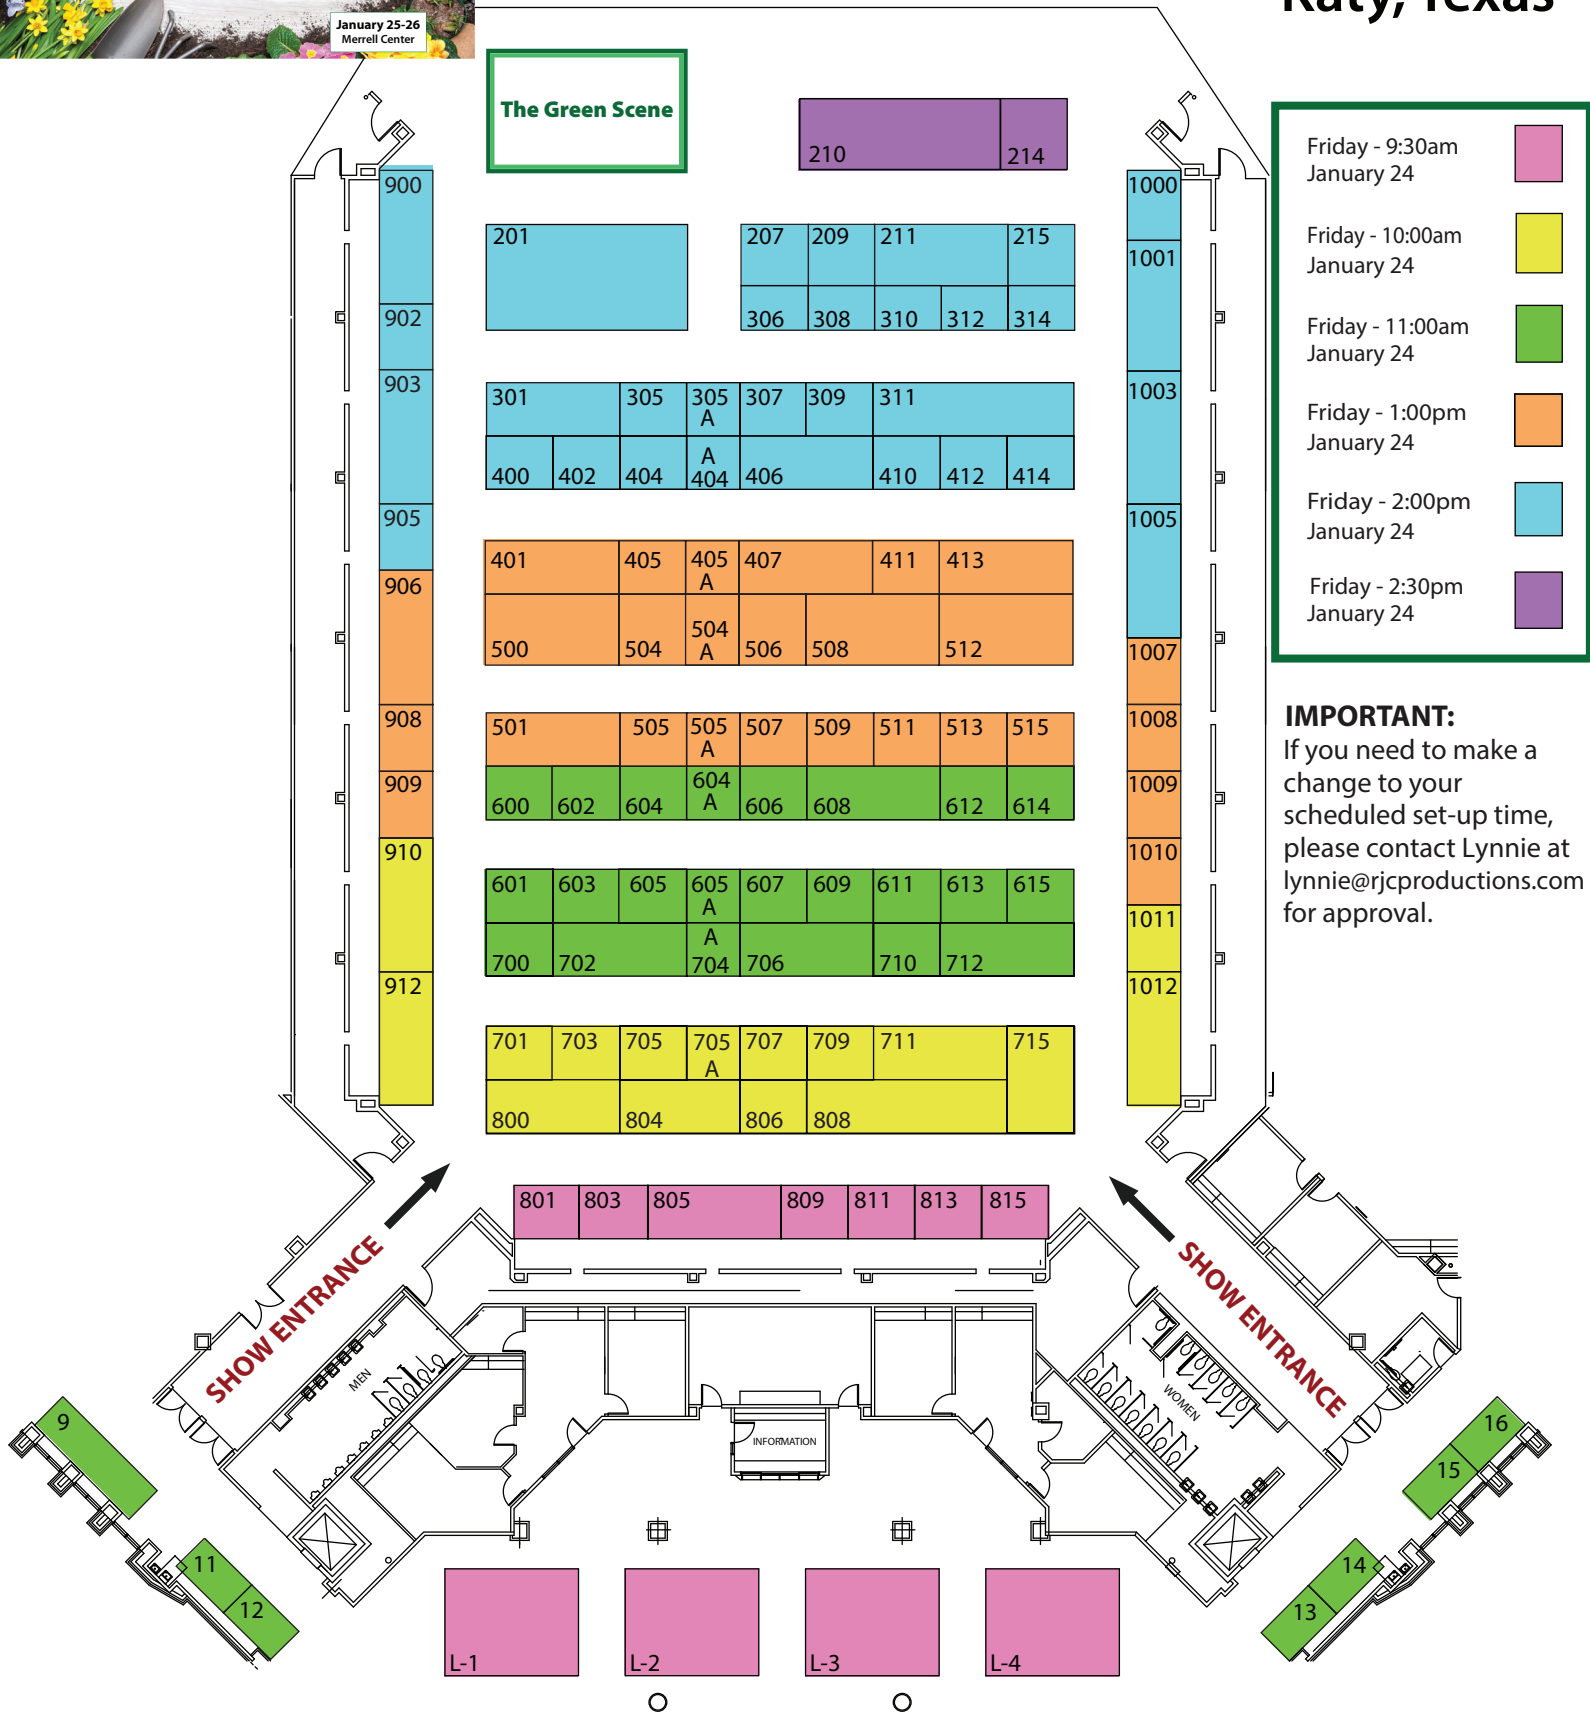

# January 25-26, 2020 Merrell Center 6301 South Stadium Lane Katy, Texas

Merrell Center